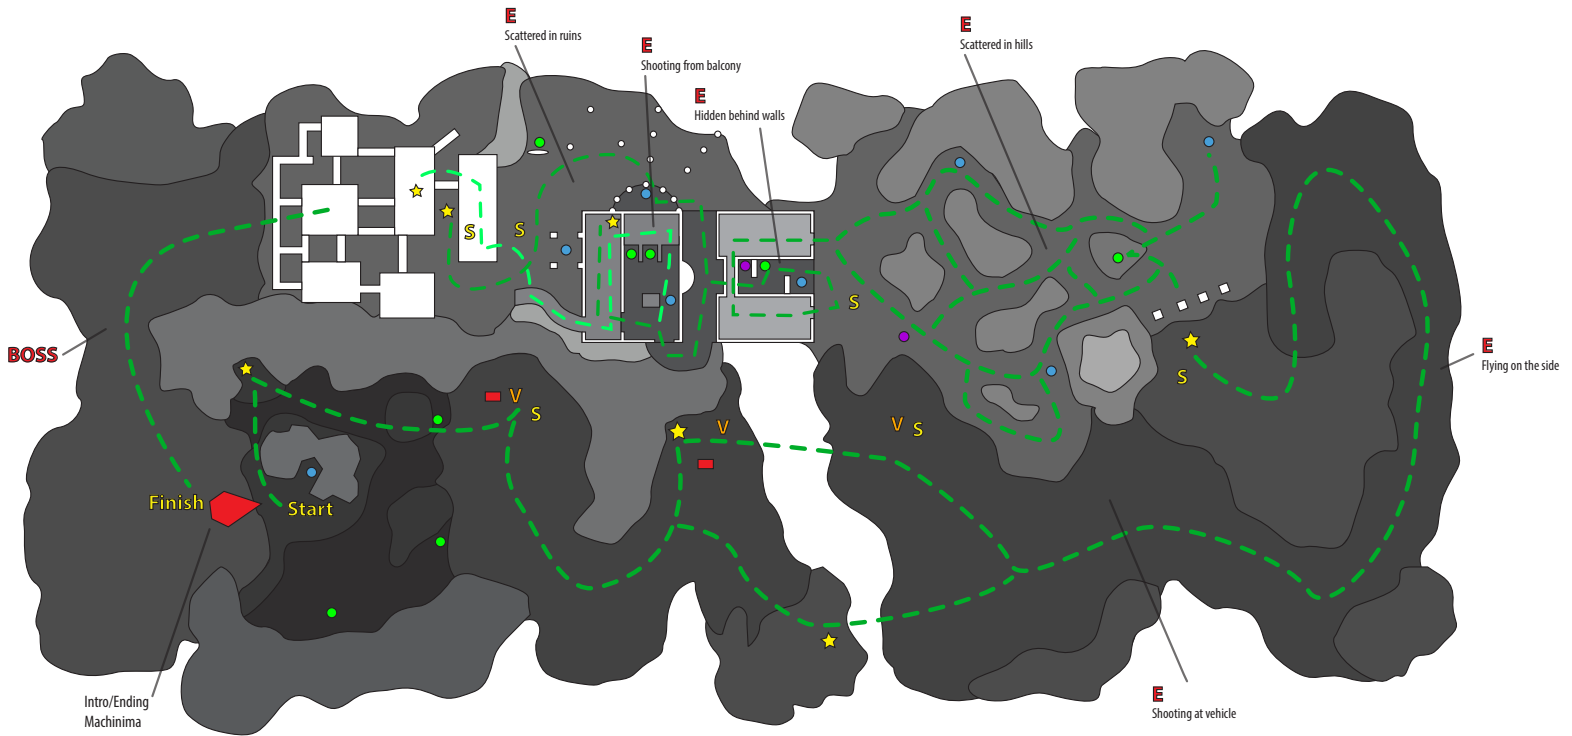

# Legend

- E** Enemies
- S** Save Points
- V** Vehicles
- ★ Goals
- Elevation
 

Higher

Lower
- Size of Vehicle
- Player Paths
- Weapon
- Health
- Ammo
- Ship

# Darryl Spratt GD16 Single Player Map

## Map

## Puzzle